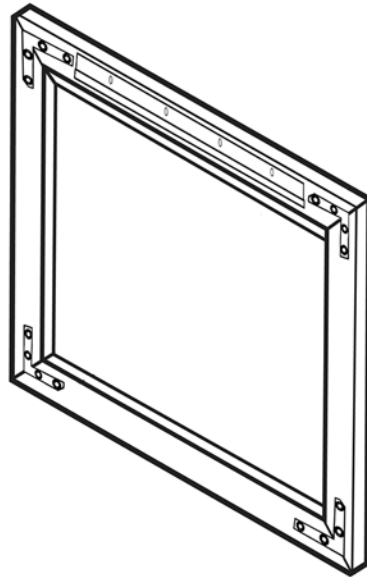

Whenever Possible Install Into Studs!

Standard Hanging Systems: Supplied with every Classic Frame. Attach hanging hardware security "T" bolt, hanging hardware and all corner brackets.

Hang bar system option: Purchased separately. Attach hang bar, all corner brackets.

Heavy Framed Mirror option: Hang bar purchased separately. Attach hang bar; hanging hardware; all corner brackets.

Wall Configuration