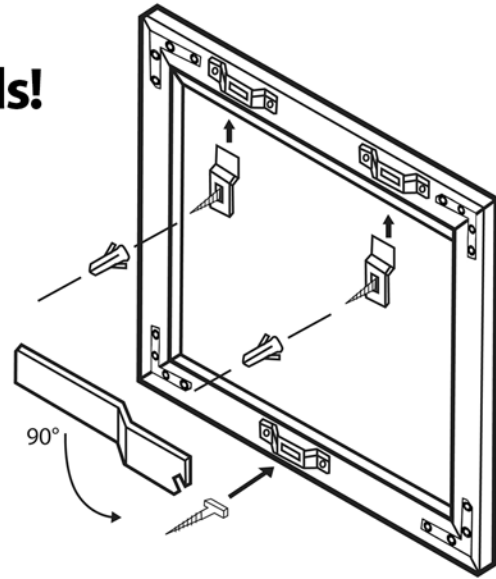

Whenever Possible Install Into Studs!

Standard Hanging Systems: Supplied with every Classic Frame. Attach hanging hardware security "T" bolt, hanging hardware and all corner brackets.

Hang bar system option: Purchased separately. Attach hang bar, all corner brackets.

Heavy Framed Mirror option: Hang bar purchased separately. Attach hang bar; hanging hardware; all corner brackets.

Wall Configuration