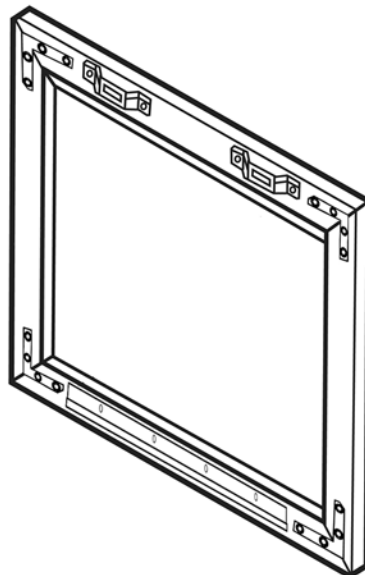

Whenever Possible Install Into Studs!

Standard Hanging Systems: Supplied with every Classic Frame. Attach hanging hardware security "T" bolt, hanging hardware and all corner brackets.

Hang bar system option: Purchased separately. Attach hang bar, all corner brackets.

Heavy Framed Mirror option: Hang bar purchased separately. Attach hang bar; hanging hardware; all corner brackets.

Wall Configuration