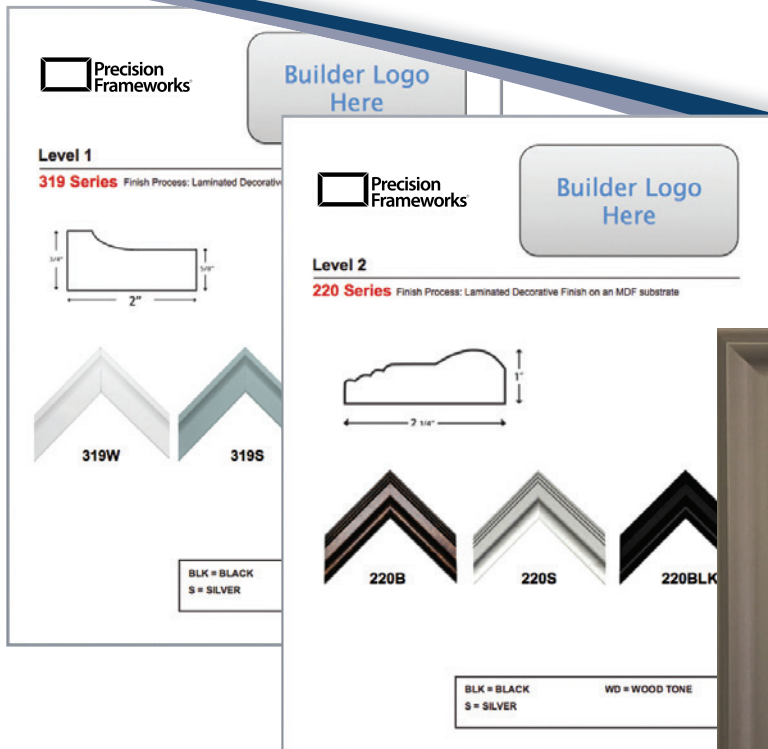

Precision Frameworks[®]

Framed Mirror Solutions

Builder
Specific
Programs
and
Sales Tools

Precision Frameworks can help to create a simple, limited-option builder program by creating custom builder sell sheets (complete with the builders logo), matching custom display boards and for Model Homes or Design Centers we can provide the complete frame/framed mirror product at no cost or highly discounted rates. By limiting the options and arranging by price point, this allows for a simple, easy to follow program.

Framed mirrors are becoming a more standard offering throughout the single family market and, with the assistance of Precision Frameworks providing the above materials, this will create a simple, efficient program that is easy to follow for all parties involved.